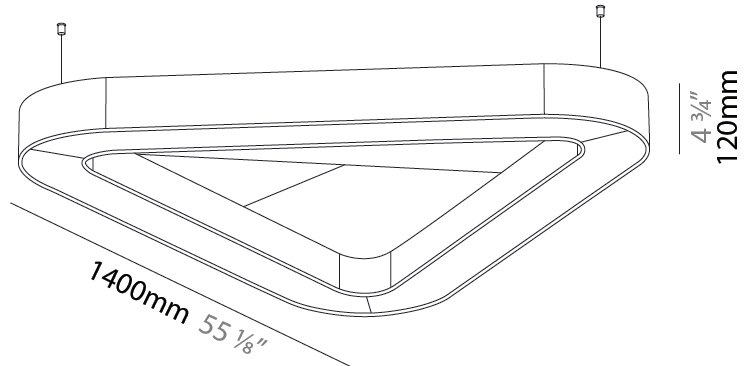

GENERAL

Series: Victory Acoustic
Brand: Prolicht
Division: Architectural
Mounting Type: Suspension
Mounting Location: Ceiling
Subcategory: Acoustic

PHYSICAL

Shape: Round
Length (mm): 1400
Length (in): 55 ¹/₈
Width (mm): 1271
Width (in): 50 ¹/₁₆
Height (mm): 120
Height (in): 4 ³/₄
Light Distribution: Direct
Diffuser: PMMA - Opal / Micro-Prism
Fixture Finish: SSR / BKV / CWI / CRY / HAB / UFT / ITA / RUA / FTG / MYG / LOD / PUS / FRO / FUP / KIA / POP / BLS / SPG / MEY / GOH / GUM / CHC / COM / ABZ / JAG / OBR / MOS / ROR
Accent Finish: ANC / ASH / BNA / BTC / BZE / CEL / EGG / EVG / FOG / FOS / FST / FUA / IRI / IRO / KHA / LIC / LIM / MER / MSN / MUS / ONX / PEA / PLU / POL / PPY / RAY / ROY / RST / STE / SWD / TAN / TAU
Fixture Material: Aluminum
Cable Details: 2 000mm / 78 3/4" or 6 000mm / 236 1/4" Transparent Cable

ELECTRICAL

Lamp Type: LED (Zhaga Standard)
Input Wattage (W): 58.7
Total Output Wattage (W): 53.7
Dimming: Non-Dimmable
Driver Included: Yes
Driver Location: Integrated
Driver Type: Constant Current - Universal
Driver Class: Class 2
Input Voltage (V): 120 - 277

LED

Color Temperature (°K): 2700 / 3000 / 3500 / 4000
Max. Delivered Lumen (lm): 4979 / 5153 / 6051 / 5239
Nominal Lumen (lm): 7660 / 7928 / 9309 / 8060
CRI: >90 CRI
Lamp Life (hrs): 50000

OPTICAL

RATINGS AND CERTIFICATIONS

Certified By: CSA Certified to UL and CSA Standards
IP rating: IP20