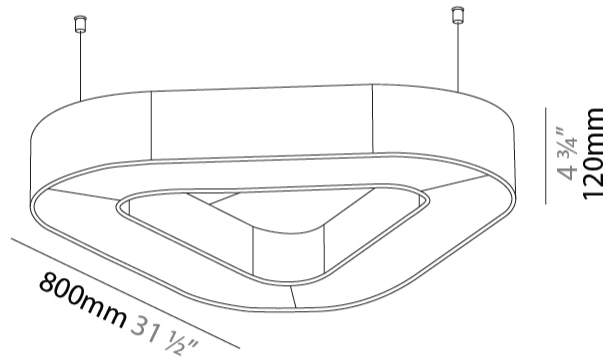

GENERAL

Series: Victory Acoustic
Brand: Prolicht
Division: Architectural
Mounting Type: Suspension
Mounting Location: Ceiling
Subcategory: Acoustic

PHYSICAL

Shape: Round
Length (mm): 800
Length (in): 31 1/2
Width (mm): 752
Width (in): 29 5/8
Height (mm): 120
Height (in): 4 3/4
Light Distribution: Direct
Diffuser: PMMA - Opal / Micro-Prism
Fixture Finish: SSR / BKV / CWI / CRY / HAB / UFT / ITA / RUA / FTG / MYG / LOD / PUS / FRO / FUP / KIA / POP / BLS / SPG / MEY / GOH / GUM / CHC / COM / ABZ / JAG / OBR / MOS / ROR
Accent Finish: ANC / ASH / BNA / BTC / BZE / CEL / EGG / EVG / FOG / FOS / FST / FUA / IRI / IRO / KHA / LIC / LIM / MER / MSN / MUS / ONX / PEA / PLU / POL / PPY / RAY / ROY / RST / STE / SWD / TAN / TAU
Fixture Material: Aluminum
Cable Details: 2 000mm / 78 3/4" or 6 000mm / 236 1/4" Transparent Cable

ELECTRICAL

Lamp Type: LED (Zhaga Standard)
Input Wattage (W): 29.4
Total Output Wattage (W): 26.3
Dimming: Non-Dimmable
Driver Included: Yes
Driver Location: Integrated
Driver Type: Constant Current - Universal
Driver Class: Class 2
Input Voltage (V): 120 - 277

LED

Color Temperature (°K): 2700 / 3000 / 3500 / 4000
Max. Delivered Lumen (lm): 2489 / 2577 / 3025 / 2640
Nominal Lumen (lm): 3830 / 3964 / 4655 / 4030
CRI: >90 CRI
Lamp Life (hrs): 50000

OPTICAL

RATINGS AND CERTIFICATIONS

Certified By: CSA Certified to UL and CSA Standards
IP rating: IP20